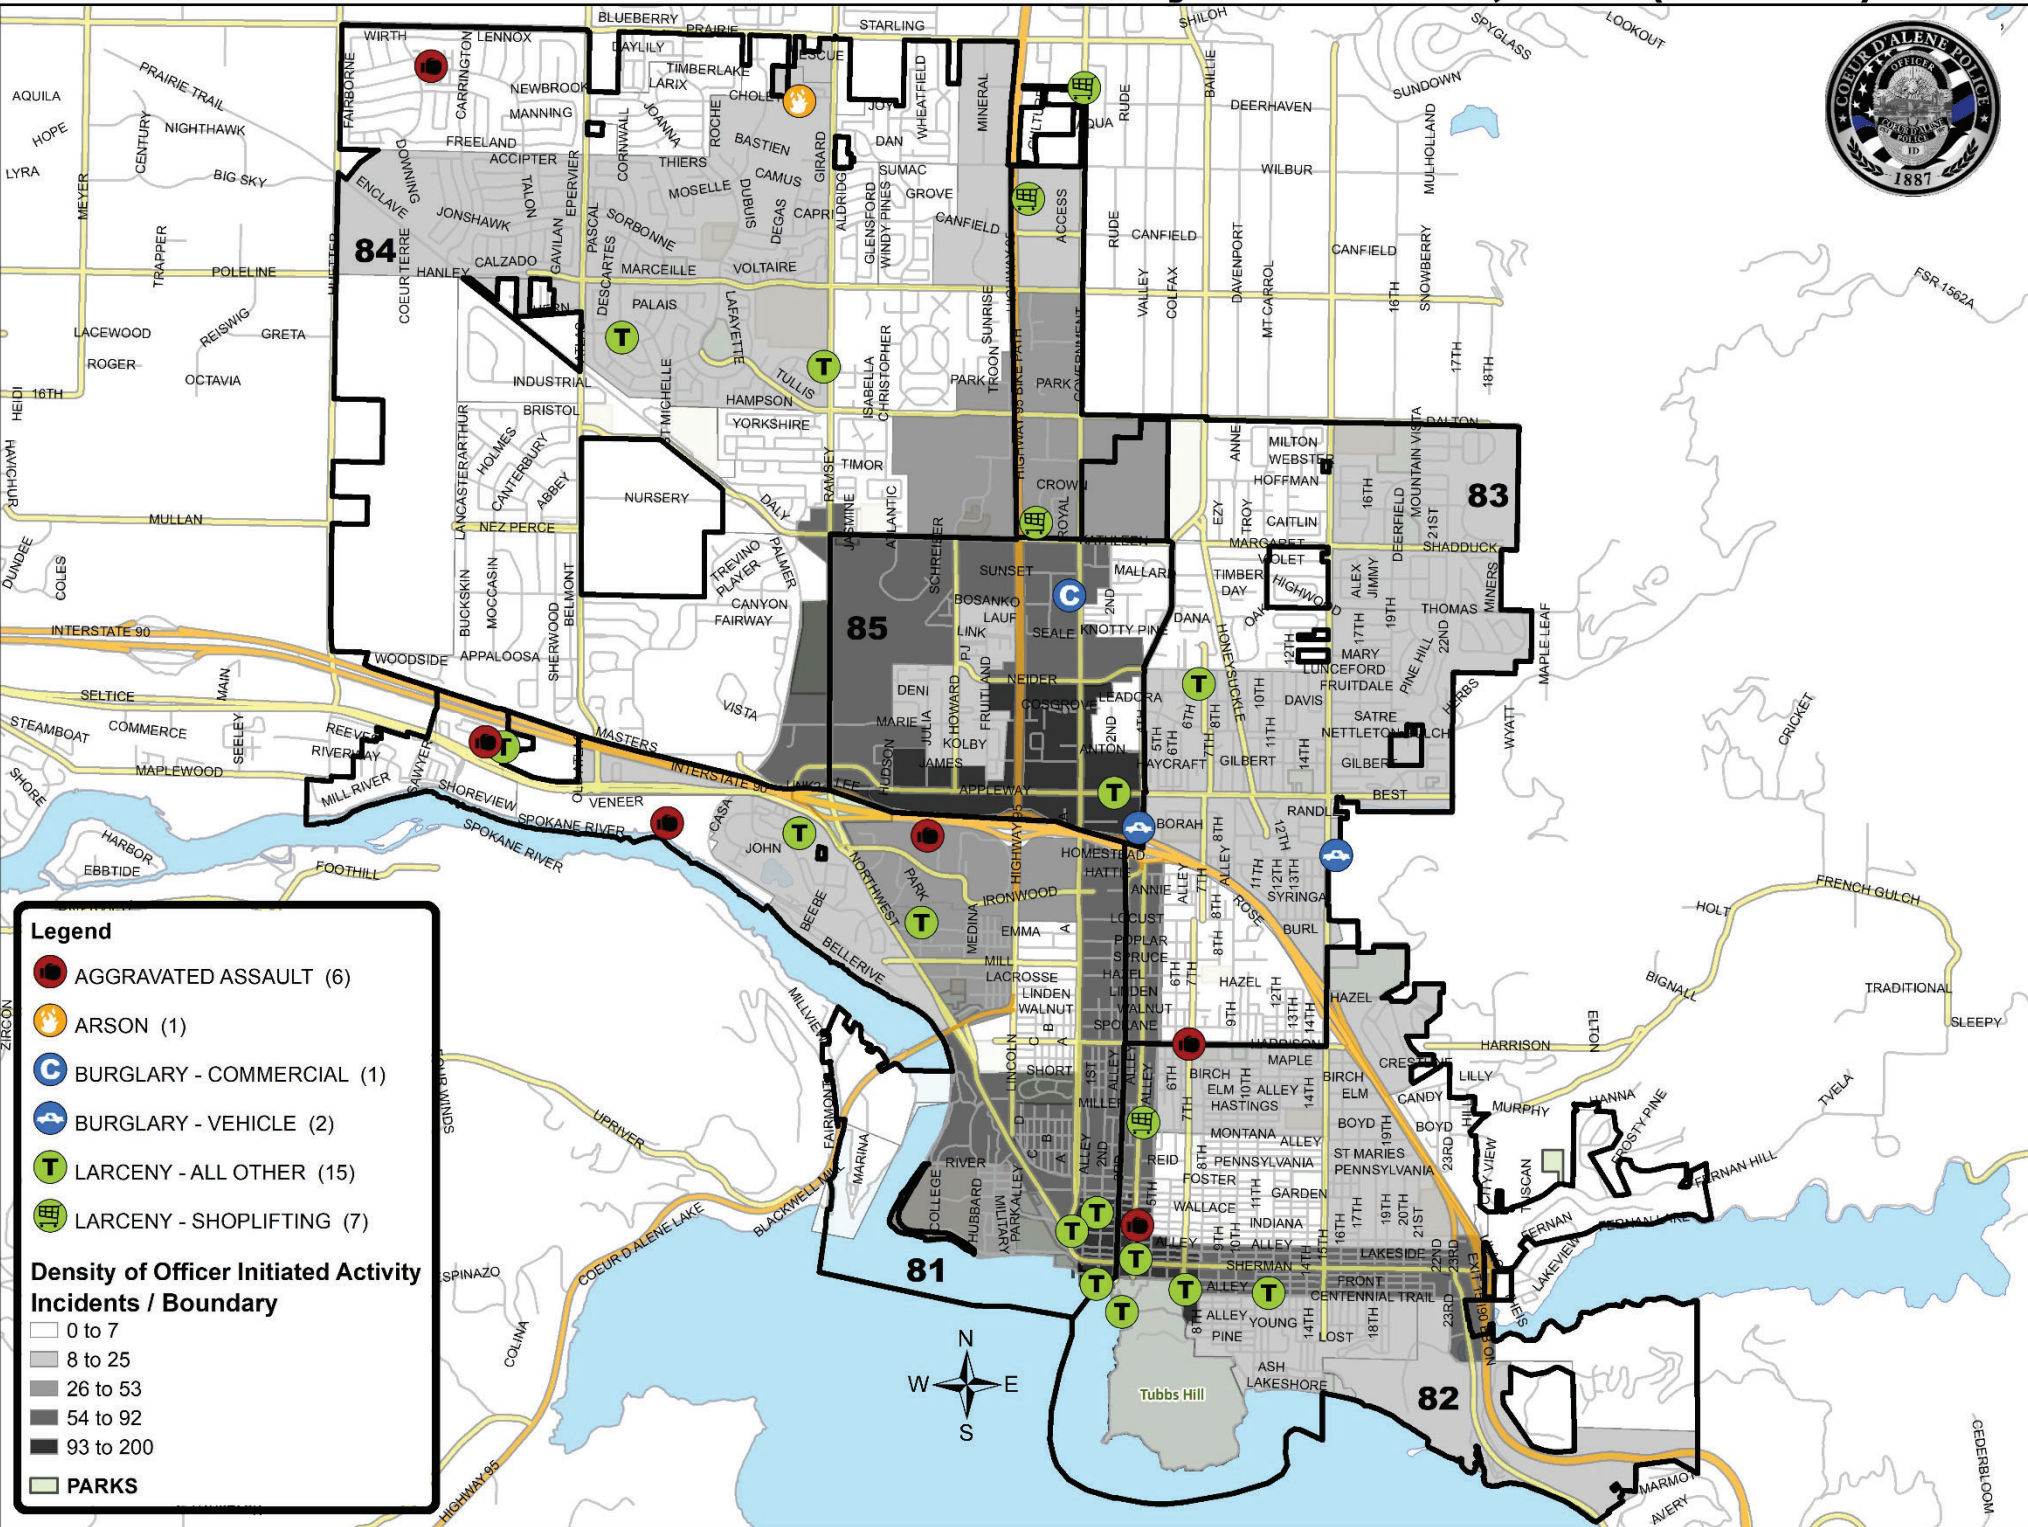

Coeur d'Alene Police Part One Crimes: May 21 - June 17, 2026 (4 Weeks)

Legend

- AGGRAVATED ASSAULT (6)
- ARSON (1)
- BURGLARY - COMMERCIAL (1)
- BURGLARY - VEHICLE (2)
- LARCENY - ALL OTHER (15)
- LARCENY - SHOPLIFTING (7)

Density of Officer Initiated Activity Incidents / Boundary

- 0 to 7
- 8 to 25
- 26 to 53
- 54 to 92
- 93 to 200
- PARKS