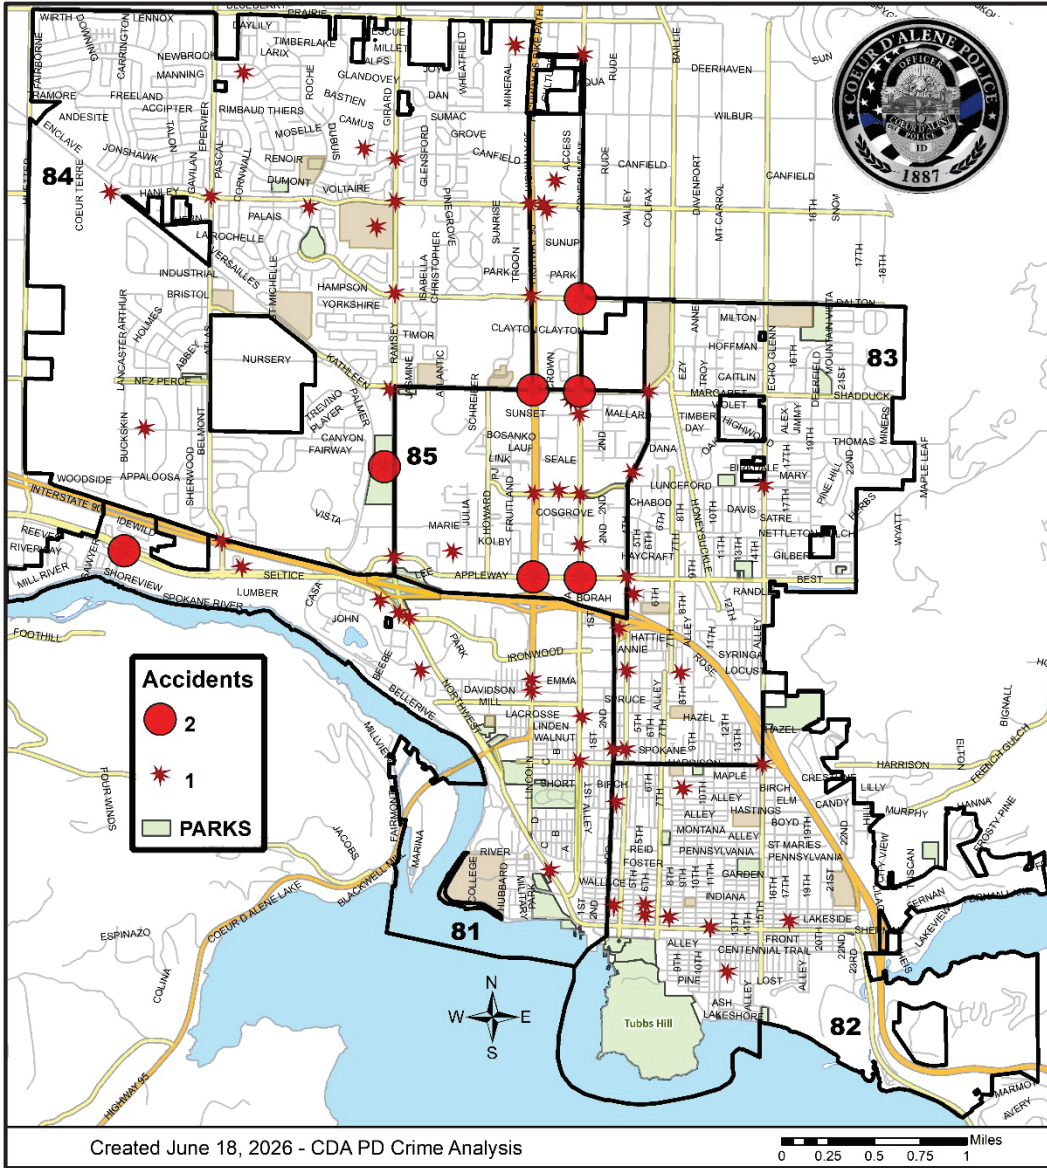

Coeur d'Alene Police Accidents: May 21 – June 17, 2026 (4 Weeks) With Temporal Heat Index (Time of Day / Day of Week)

	Sun	Mon	Tue	Wed	Thu	Fri	Sat	Total
02	1	0	0	0	0	0	1	2
05	0	0	1	0	0	0	0	1
06	0	0	0	1	0	0	0	1
08	0	0	0	2	0	1	0	3
09	0	1	1	0	2	1	1	6
10	1	1	1	0	1	1	1	6
11	0	0	0	0	0	0	3	3
12	1	0	4	1	1	5	0	12
13	1	0	0	0	0	1	0	2
14	0	0	2	3	1	3	1	10
15	0	1	1	3	0	1	0	6
16	0	2	0	3	0	0	1	6
17	0	0	1	1	1	1	0	4
18	0	1	1	0	1	0	1	4
19	0	0	0	0	0	0	1	1
20	0	0	0	1	1	0	0	2
21	0	0	1	0	0	2	0	3
Total	4	6	13	15	8	16	10	72

1. **Wednesdays 1400-1600 hours**
- N. 3rd St. & Hattie Ave.
  - N. 3rd St. & Spokane Ave.
  - N. 4th St. & North of Lunceford Ave.
  - N. Government Way & Dalton Ave.
  - N. Government Way & Sunset Ave.
  - N. Government Way & Aqua Ave.
  - Hanley Ave. & West of H-95
  - N. H-95 & Appleyway Ave.
  - N. H-95 & W. Kathleen Ave.

1. **Fridays 1200-1400 hours**
2. Kathleen Ave. & Ramsey Rd
   - N. 4th St. & Borah Ave
   - Lake City High School
   - 901 W. Appleyway Ave., Lowe's
   - Hwy 95 & Dalton Ave.
   - Neider Ave. & East of Hwy 95 (2)
   - N. Government Way & Anton Ave.
   - N. Moccasin Rd. & W. Arrowhead Dr.

1. **Multiple Accident Locations**
- W. Seltice Way & N. Grandmill Ln. (2)
  - 3525 N. Ramsey Rd., Ramsey Park/Fields (2)
    - N. Hwy 95 & W. Kathleen Ave. (2)
    - N. Hwy 95 & W. Appleyway Ave. (2)
  - N. Government Way & W. Kathleen Ave. (2)
  - N. Government Way & W. Appleyway Ave. (2)
  - N. Government Way & W. Dalton Ave. (2)

Created June 18, 2026 - CDA PD Crime Analysis