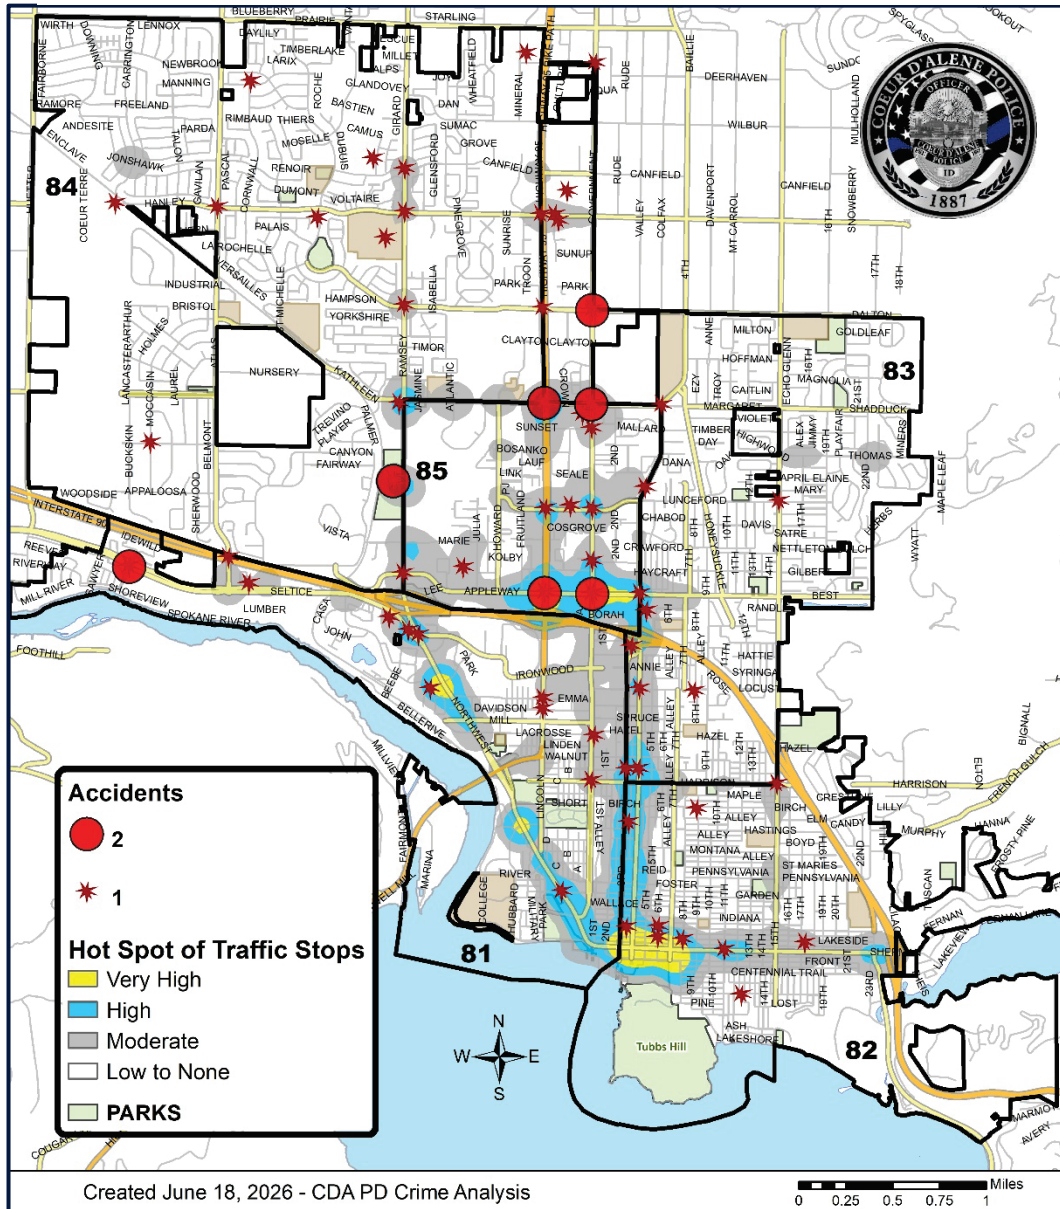

Coeur d'Alene Police Traffic Stops / Accidents: May 21 – June 17, 2026 (4 Weeks) With Temporal Heat Index (Time of Day / Day of Week)