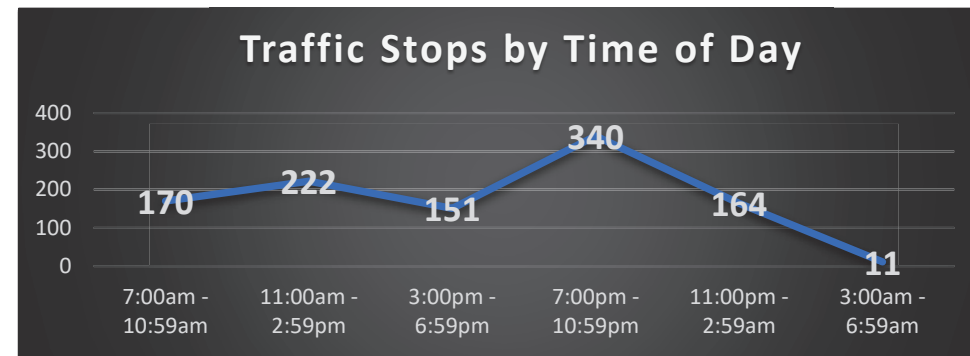

Coeur d'Alene Police Traffic Stops / Accidents: May 21 – June 17, 2026 (4 Weeks) With Temporal Heat Index (Time of Day / Day of Week)