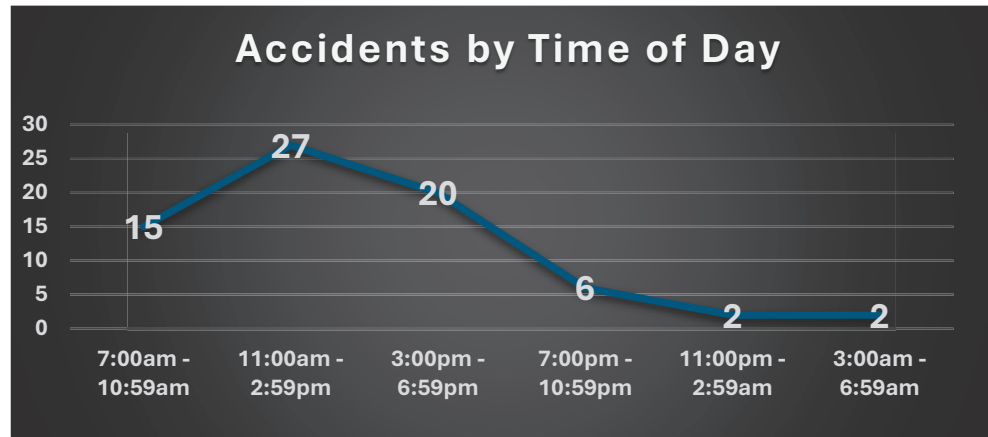

Density of Officer Initiated Activity Incidents / Boundary

- 0 to 7
- 8 to 25
- 26 to 53
- 54 to 92
- 93 to 200
- PARKS

Coeur d'Alene Police Accidents: May 21 – June 17, 2026 (4 Weeks) With Temporal Heat Index (Time of Day / Day of Week)

	Sun	Mon	Tue	Wed	Thu	Fri	Sat	Total
02	1	0	0	0	0	0	1	2
05	0	0	1	0	0	0	0	1
06	0	0	0	1	0	0	0	1
08	0	0	0	2	0	1	0	3
09	0	1	1	0	2	1	1	6
10	1	1	1	0	1	1	1	6
11	0	0	0	0	0	0	3	3
12	1	0	4	1	1	5	0	12
13	1	0	0	0	0	1	0	2
14	0	0	2	3	1	3	1	10
15	0	1	1	3	0	1	0	6
16	0	2	0	3	0	0	1	6
17	0	0	1	1	1	1	0	4
18	0	1	1	0	1	0	1	4
19	0	0	0	0	0	0	1	1
20	0	0	0	1	1	0	0	2
21	0	0	1	0	0	2	0	3
Total	4	6	13	15	8	16	10	72