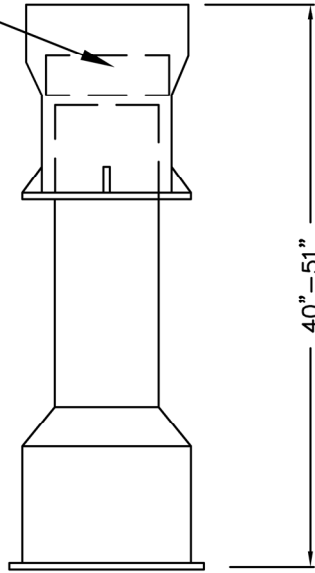

TYLER 6855 HD SERIES CAST IRON VALVE BOX

MUD PLUG

BOX COMPLETE

BOTTOM

TOP

5 1/4" DROP LID

BOX COMPLETE EXTENSION.		TOP SECTION W/LID		BOTTOM	
IN INCHES	WEIGHT	LENGTH	WEIGHT	LENGTH	WT.
40"-51"	90 LB.	16"	45 LB.	36"	45 LB.

Tyler Cast Iron Valve Box Series 6855 HD with heavy lid or approved equal  
Accommodates 4" Through 12" Valves, 5 1/4" Shafts, Slip-Type

CITY OF COEUR D'ALENE STANDARD DRAWING

**CAST IRON VALVE BOX  
TWO PIECE**