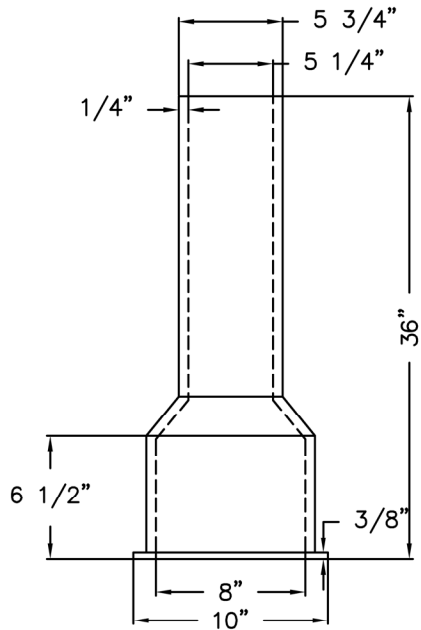

TYLER 6855 HD SERIES CAST IRON VALVE BOX

MUD PLUG

BOX COMPLETE

BOTTOM

TOP

5 1/4" DROP LID

BOX COMPLETE EXTENSION.		TOP SECTION W/LID		BOTTOM	
IN INCHES	WEIGHT	LENGTH	WEIGHT	LENGTH	WT.
40"-51"	90 LB.	16"	45 LB.	36"	45 LB.

Tyler Cast Iron Valve Box Series 6855 HD with heavy lid or approved equal  
Accommodates 4" Through 12" Valves, 5 1/4" Shafts, Slip-Type

CITY OF COEUR D'ALENE STANDARD DRAWING

**CAST IRON VALVE BOX  
TWO PIECE**

APPROVED BY:

*Chris Boddy*  
CITY ENGINEER, PE 10804

10/1/24  
DATE:

DWG NO.

W-12