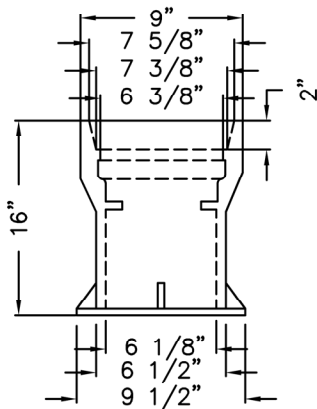

TYLER 6855 HD SERIES CAST IRON VALVE BOX

MUD PLUG

BOX COMPLETE

BOTTOM

TOP

5 1/4" DROP LID

BOX COMPLETE EXTENSION.		TOP SECTION W/LID		BOTTOM	
IN INCHES	WEIGHT	LENGTH	WEIGHT	LENGTH	WT.
40"-51"	90 LB.	16"	45 LB.	36"	45 LB.

Tyler Cast Iron Valve Box Series 6855 HD with heavy lid or approved equal  
Accommodates 4" Through 12" Valves, 5 1/4" Shafts, Slip-Type

CITY OF COEUR D'ALENE STANDARD DRAWING

**CAST IRON VALVE BOX  
TWO PIECE**