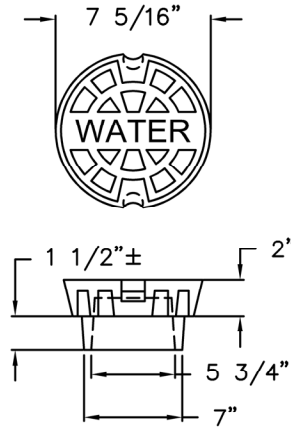

TYLER 6855 HD SERIES CAST IRON VALVE BOX

MUD PLUG

BOX COMPLETE

BOTTOM

TOP

5 1/4" DROP LID

BOX COMPLETE EXTENSION.		TOP SECTION W/LID		BOTTOM	
IN INCHES	WEIGHT	LENGTH	WEIGHT	LENGTH	WT.
40"-51"	90 LB.	16"	45 LB.	36"	45 LB.

Tyler Cast Iron Valve Box Series 6855 HD with heavy lid or approved equal  
Accommodates 4" Through 12" Valves, 5 1/4" Shafts, Slip-Type

CITY OF COEUR D'ALENE STANDARD DRAWING

**CAST IRON VALVE BOX  
TWO PIECE**