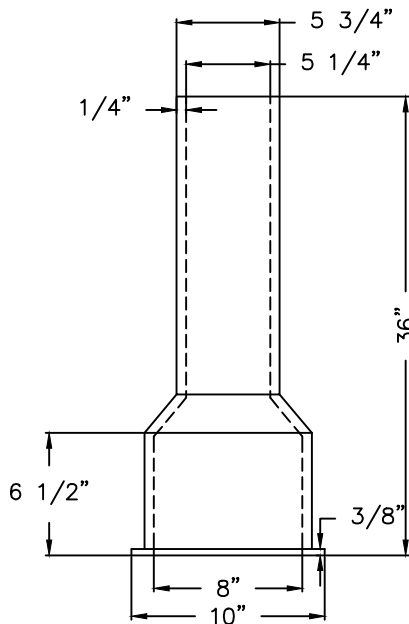

TYLER 6855 HD SERIES CAST IRON VALVE BOX

MUD PLUG

BOX COMPLETE

BOTTOM

TOP

5 1/4" DROP LID

BOX COMPLETE EXTENSION.		TOP SECTION W/LID		BOTTOM	
IN INCHES	WEIGHT	LENGTH	WEIGHT	LENGTH	WT.
40"-51"	90 LB.	16"	45 LB.	36"	45 LB.

Tyler Cast Iron Valve Box Series 6855 HD with heavy lid or approved equal
Accommodates 4" Through 12" Valves, 5 1/4" Shafts, Slip-Type

REVISION	APPROVED	DATE	CITY OF COEUR d'ALENE STANDARD DRAWING		APPROVED BY:
			CAST IRON VALVE BOX		<i>Chris Bosley</i> 4/13/18
					CITY ENGINEER, PE 10804
			TWO PIECE		DWG NO. W-12