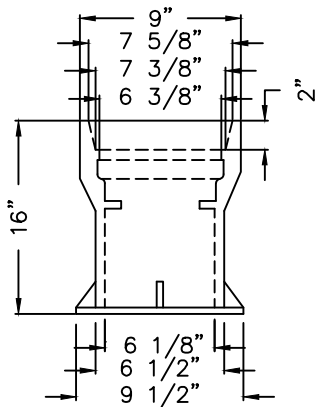

TYLER 6855 HD SERIES CAST IRON VALVE BOX

MUD PLUG

BOX COMPLETE

BOTTOM

TOP

5 1/4" DROP LID

BOX COMPLETE EXTENSION.		TOP SECTION W/LID		BOTTOM	
IN INCHES	WEIGHT	LENGTH	WEIGHT	LENGTH	WT.
40"-51"	90 LB.	16"	45 LB.	36"	45 LB.

Tyler Cast Iron Valve Box Series 6855 HD with heavy lid or approved equal
Accommodates 4" Through 12" Valves, 5 1/4" Shafts, Slip-Type

REVISION	APPROVED	DATE	CITY OF COEUR d'ALENE STANDARD DRAWING		APPROVED BY:
			CAST IRON VALVE BOX		<i>Chris Bosley</i> 4/13/18
					CITY ENGINEER, PE 10804
			TWO PIECE		DWG NO. W-12