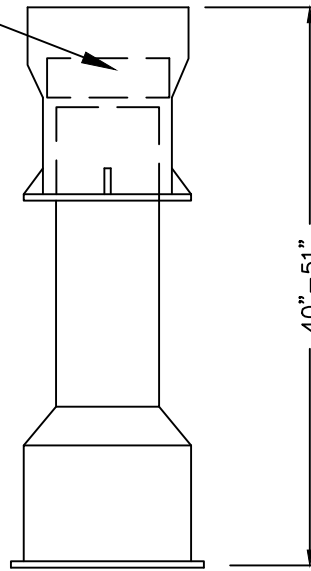

TYLER 6855 HD SERIES CAST IRON VALVE BOX

MUD PLUG

BOX COMPLETE

BOTTOM

TOP

5 1/4" DROP LID

BOX COMPLETE EXTENSION.		TOP SECTION W/LID		BOTTOM	
IN INCHES	WEIGHT	LENGTH	WEIGHT	LENGTH	WT.
40"-51"	90 LB.	16"	45 LB.	36"	45 LB.

Tyler Cast Iron Valve Box Series 6855 HD with heavy lid or approved equal
Accommodates 4" Through 12" Valves, 5 1/4" Shafts, Slip-Type

REVISION	APPROVED	DATE	CITY OF COEUR d'ALENE STANDARD DRAWING		APPROVED BY:
			CAST IRON VALVE BOX		<i>Chris Bosley</i> 4/13/18
					CITY ENGINEER, PE 10804
			TWO PIECE		DWG NO. W-12