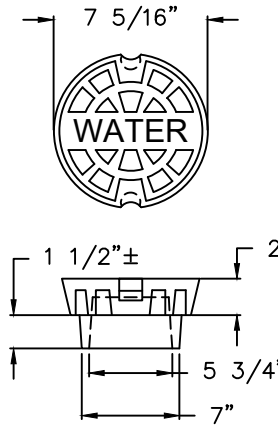

TYLER 6855 HD SERIES CAST IRON VALVE BOX

MUD PLUG

BOX COMPLETE

BOTTOM

TOP

5 1/4" DROP LID

BOX COMPLETE EXTENSION.		TOP SECTION W/LID		BOTTOM	
IN INCHES	WEIGHT	LENGTH	WEIGHT	LENGTH	WT.
40"-51"	90 LB.	16"	45 LB.	36"	45 LB.

Tyler Cast Iron Valve Box Series 6855 HD with heavy lid or approved equal
Accommodates 4" Through 12" Valves, 5 1/4" Shafts, Slip-Type

REVISION	APPROVED	DATE	CITY OF COEUR d'ALENE STANDARD DRAWING		APPROVED BY:
			CAST IRON VALVE BOX		<i>Chris Bosley</i> 4/13/18
					CITY ENGINEER, PE 10804
			TWO PIECE		DWG NO. W-12