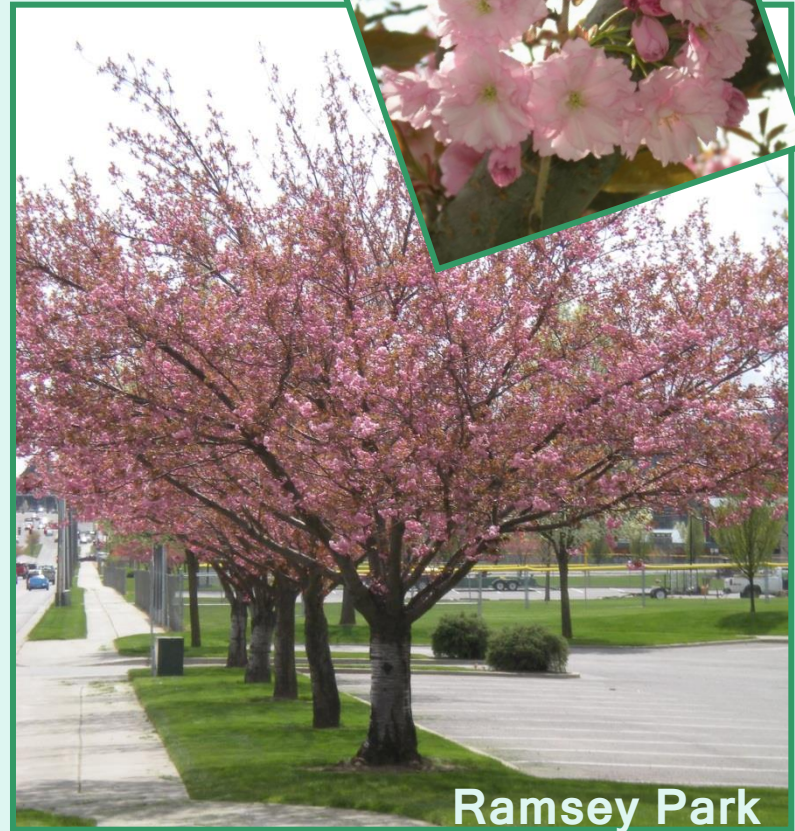

BLOOM REPORT

for the
Week of May 4th- May 10th

- Trees in bloom in the City of Coeur d'Alene
- Places to see them
- Other info of interest

Weeping Higan Cherry

Prunus subhirtella 'Pendula'

- ❖ Double pink flowers
- ❖ 25' high by 25' wide
- ❖ Weeping form
- ❖ Yellow to bronze fall color

Mill Ave & College

Kwanzan Cherry

Prunus serrulata 'Kwanzan'

- ❖ Flower – Double rosy pink in clusters
- ❖ 30' high 20' wide
- ❖ Stiffly vase shaped tree
- ❖ Fall Color – bronze-orange to orange-red

Ramsey Park

Bird Cherry or May Day Tree

Prunus Padus

- ❖ White flowers in long drooping clusters
- ❖ 30' high x 18' wide
- ❖ Upright oval shaped tree
- ❖ Red to reddish-purple fall color

Phippeny Park